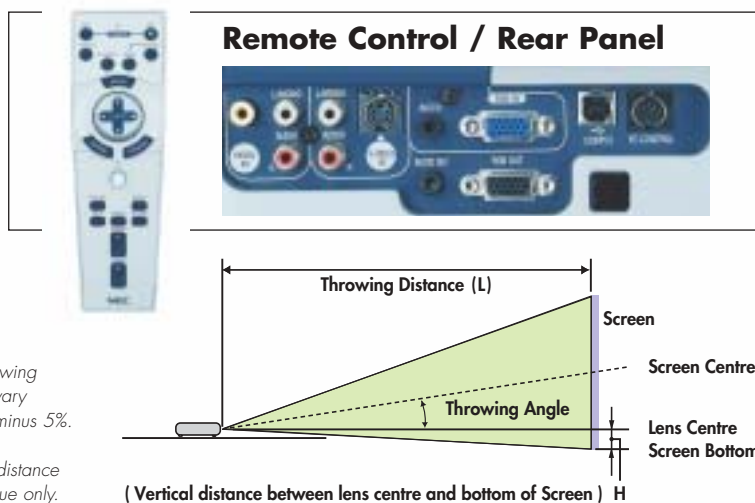

Throwing Distance and Image Size

Screen Size (Inch)	Throwing Distance (L)		H
	Wide	Tele	
Minimum	25" 0.7m	21" 0.7m	4cm/3cm
40	1.2m	1.4m	6cm
60	1.8m	2.2m	9cm
80	2.4m	2.9m	12cm
100	3.1m	3.7m	15cm
150	4.6m	5.5m	22cm
200	6.1m	7.4m	30cm
300	9.2m	11.1m	44cm
Throwing Angle	11.3° - 11.8°	9.5° - 10.0°	

The actual throwing distance may vary within plus or minus 5%.

The indicated distance is a design value only.