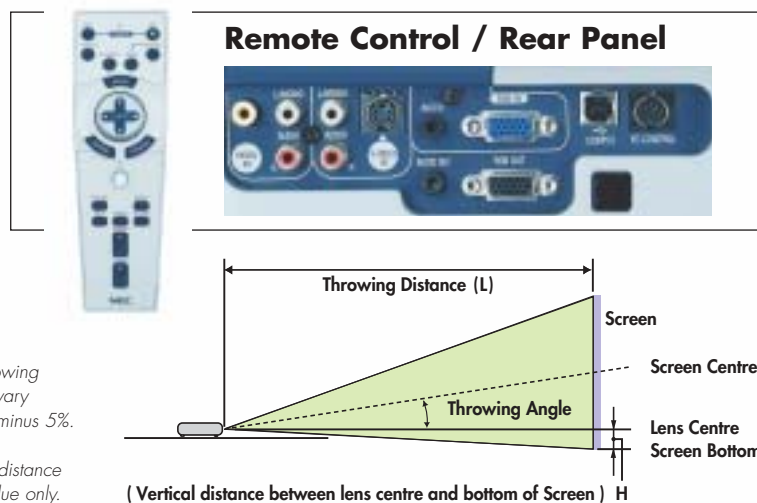

Throwing Distance and Image Size

Screen Size (Inch)	Throwing Distance (L)		H
	Wide	Tele	
Minimum	25" 0.7m	21" 0.7m	4cm/3cm
40	1.2m	1.4m	6cm
60	1.8m	2.2m	9cm
80	2.4m	2.9m	12cm
100	3.1m	3.7m	15cm
150	4.6m	5.5m	22cm
200	6.1m	7.4m	30cm
300	9.2m	11.1m	44cm
Throwing Angle	11.3° - 11.8°	9.5° - 10.0°	

The actual throwing distance may vary within plus or minus 5%.

The indicated distance is a design value only.