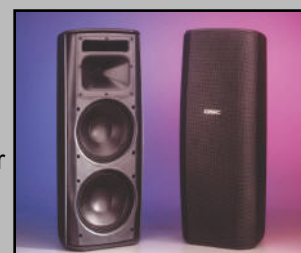

QSC AD-S82
110W 2-way speaker
8" LF driver
1" HF driver
Black or White

£185.00

QSC AD-S282H
450W 2-way speaker
High output
2x 8" LF driver
1" HF compression driver
Black or White

£525.00

Low Impedance Loudspeakers