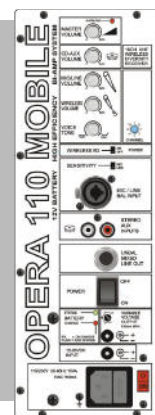

DB Technologies Opera 110 Mobile

Portable PA System
Built-in 16 channel UHF receiver
Radio Mic level control and on/off
XLR Mic input with level control
Stereo Line input on Jack or Phono
Master volume control
Out to slave speaker
Variable 3V - 12V output
Mains or 12hr Battery power
Charge indicator

£509.00